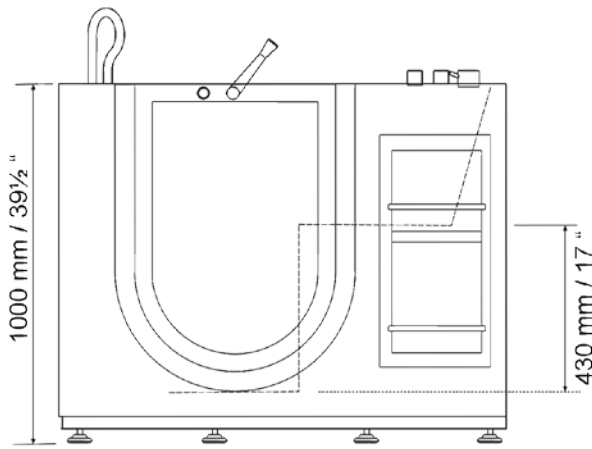

GENERAL INFORMATION

- **Note:** It is advised to have the tub onsite before preparing drain location. Unit must be leveled in its permanent position and all feet must be on the ground to fully support the tub. *Manufacturer reserves the right to change specs or features at anytime. Please check to confirm details. 1-866-783-2661*

Left Hand

Front View