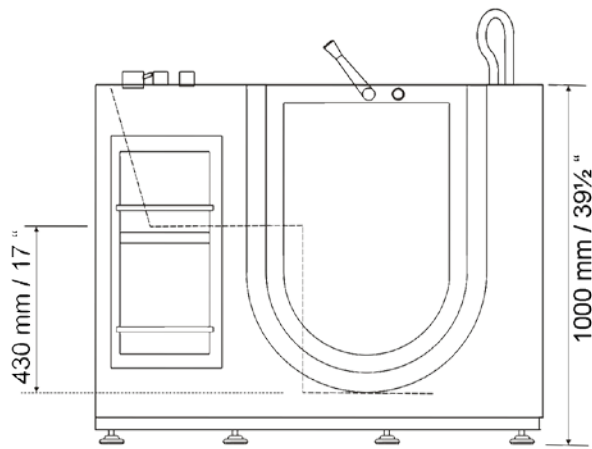

PLUMBING REQUIREMENTS

- Unit is equipped with flexible, metal braided ½ inch water supply hose with ½ female threaded connectors
- Need to install hot and cold shutoffs with ½ male threaded nipples (not included)
- It is advised to have tub onsite before preparing drain location.
- **Note:** The flexible drain hose that is included with this unit is for installation into a floor drain only. Substituting the existing drain show for a different one will not void the warranty as long as there is no damage or evidence of misuse.

- 3/4 HP water pump with internal heater
- 12-2 wire with 110 volt, 20 amp GFCI breaker
- Energy efficient pump

GENERAL INFORMATION

- Note:** It is advised to have the tub onsite before preparing drain location. Unit must be leveled in its permanent position and all feet must be on the ground to fully support the tub. *Manufacturer reserves the right to change specs or features at anytime. Please check to confirm details. 1-866-783-2661*

Left Hand

Front View

Right Hand

Front View

Top View

Top View