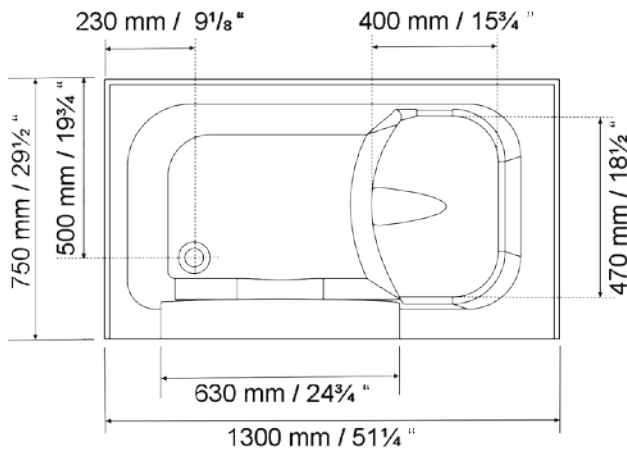

HY1X04

FEATURES

- ❖ Outward Swinging Waterproof 24 3/8" walk-in door
- ❖ Comfortable deep molded seat and luxurious head rest pillow
- ❖ Left/Right Models Available
- ❖ Comfortable arm support
- ❖ Easy installation (4-6 hours)
- ❖ Free Standing or Built in
- ❖ Matte finish
- ❖ Safety grab bar & Tub Fill
- ❖ Water Temperature Controls
- ❖ Accessory rack
- ❖ Hand held shower
- ❖ Interior access panel
- ❖ Drain access panel
- ❖ Factory tested

Left Hand

Front View

Right Hand

Front View

Top View

Top View